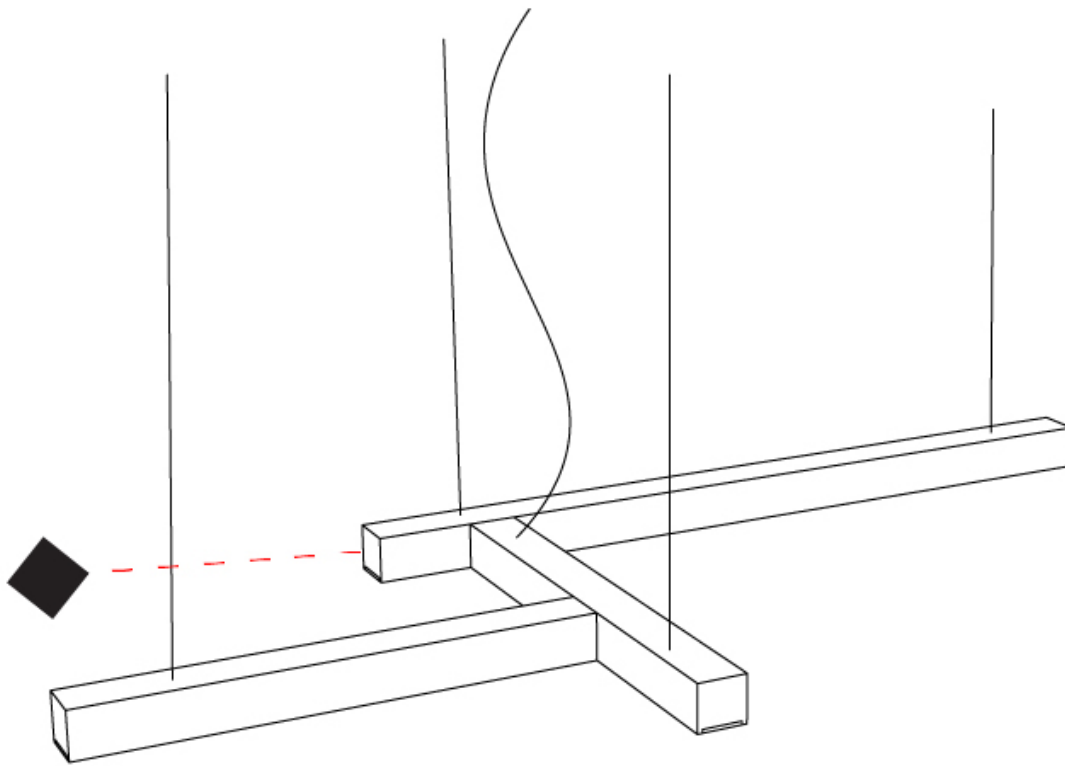

SHAPE 4 SUSPENSION

D71002-

PROJECT	_____
TYPE	_____
SPECIFIER	_____
QUANTITY	_____
DATE	_____

D